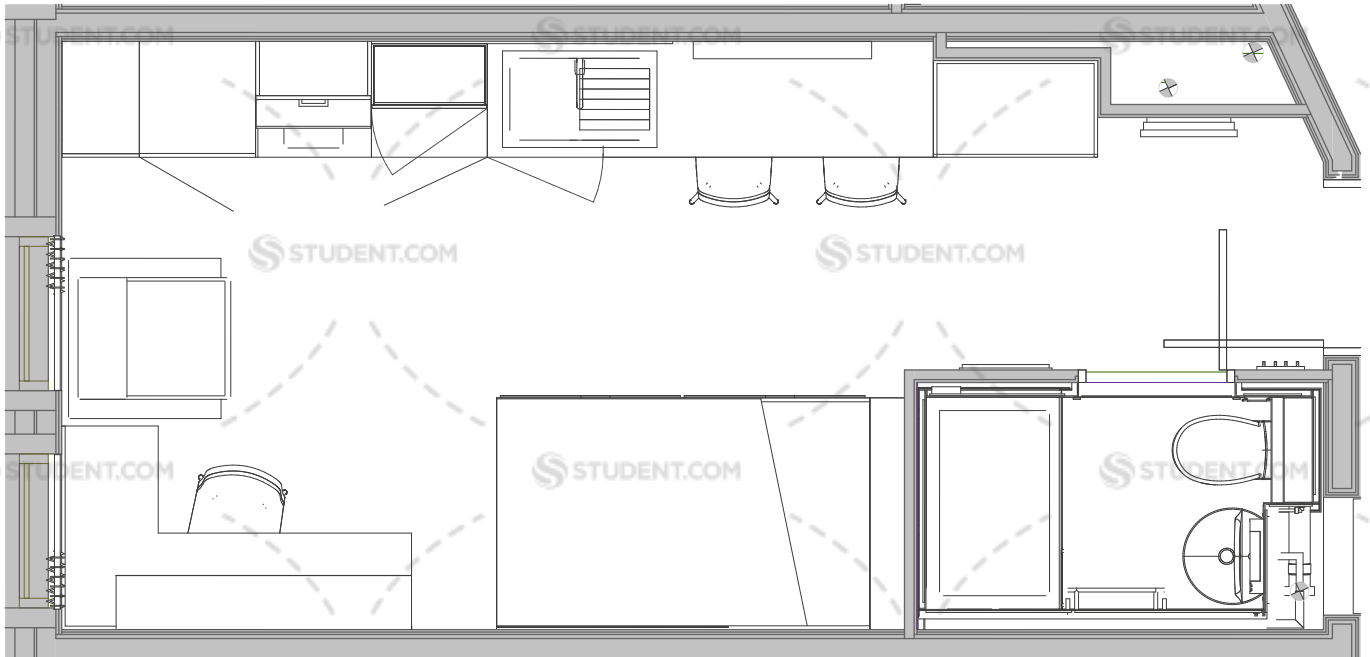

Studio

Room plans are indicative only and subject to change

0116 326 2540

castlestreet@host-students.com
host-students.com