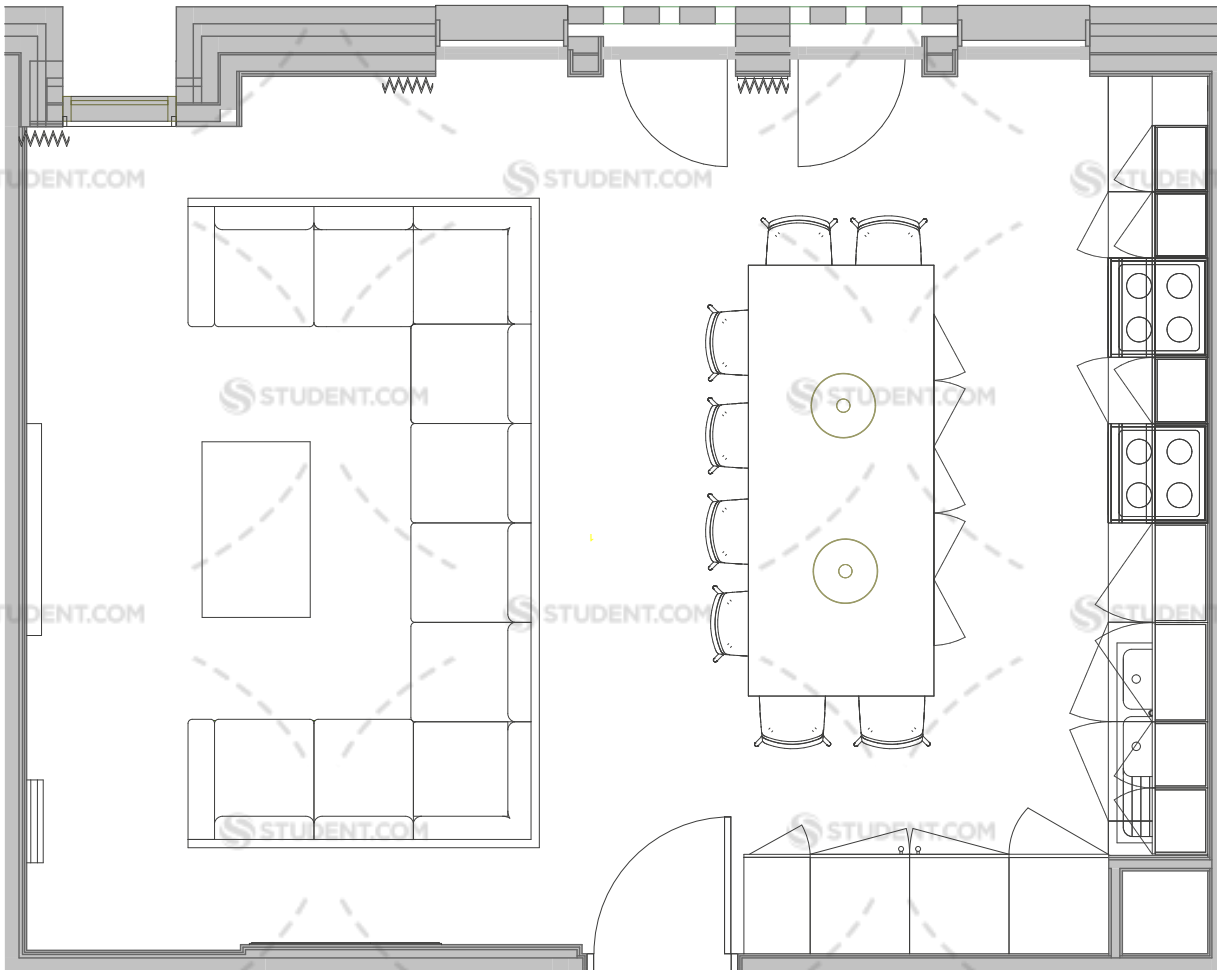

0116 326 2540

castlestreet@host-students.com
host-students.com

En-suite bedroom

Room plans are indicative only and subject to change

0116 326 2540

castlestreet@host-students.com
host-students.com

Shared kitchen-lounge