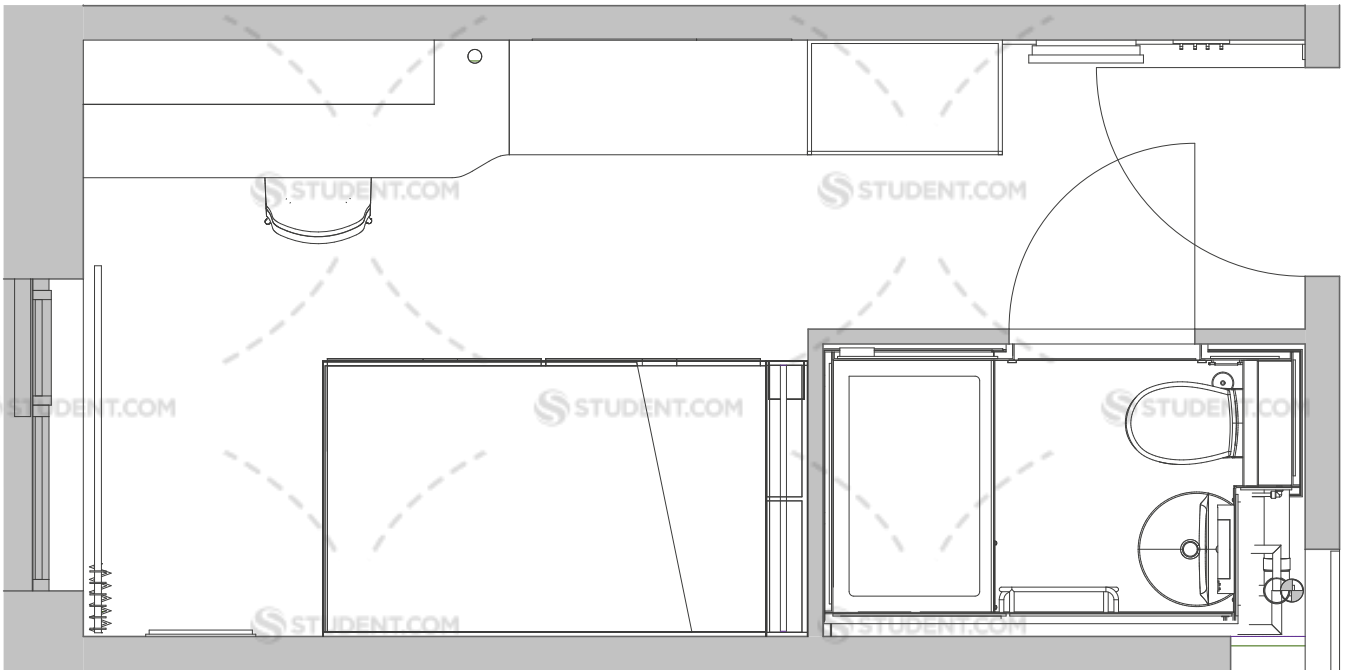

0116 326 2540

castlestreet@host-students.com
host-students.com

En-suite bedroom

Room plans are indicative only and subject to change

0116 326 2540

castlestreet@host-students.com
host-students.com

Shared kitchen-lounge